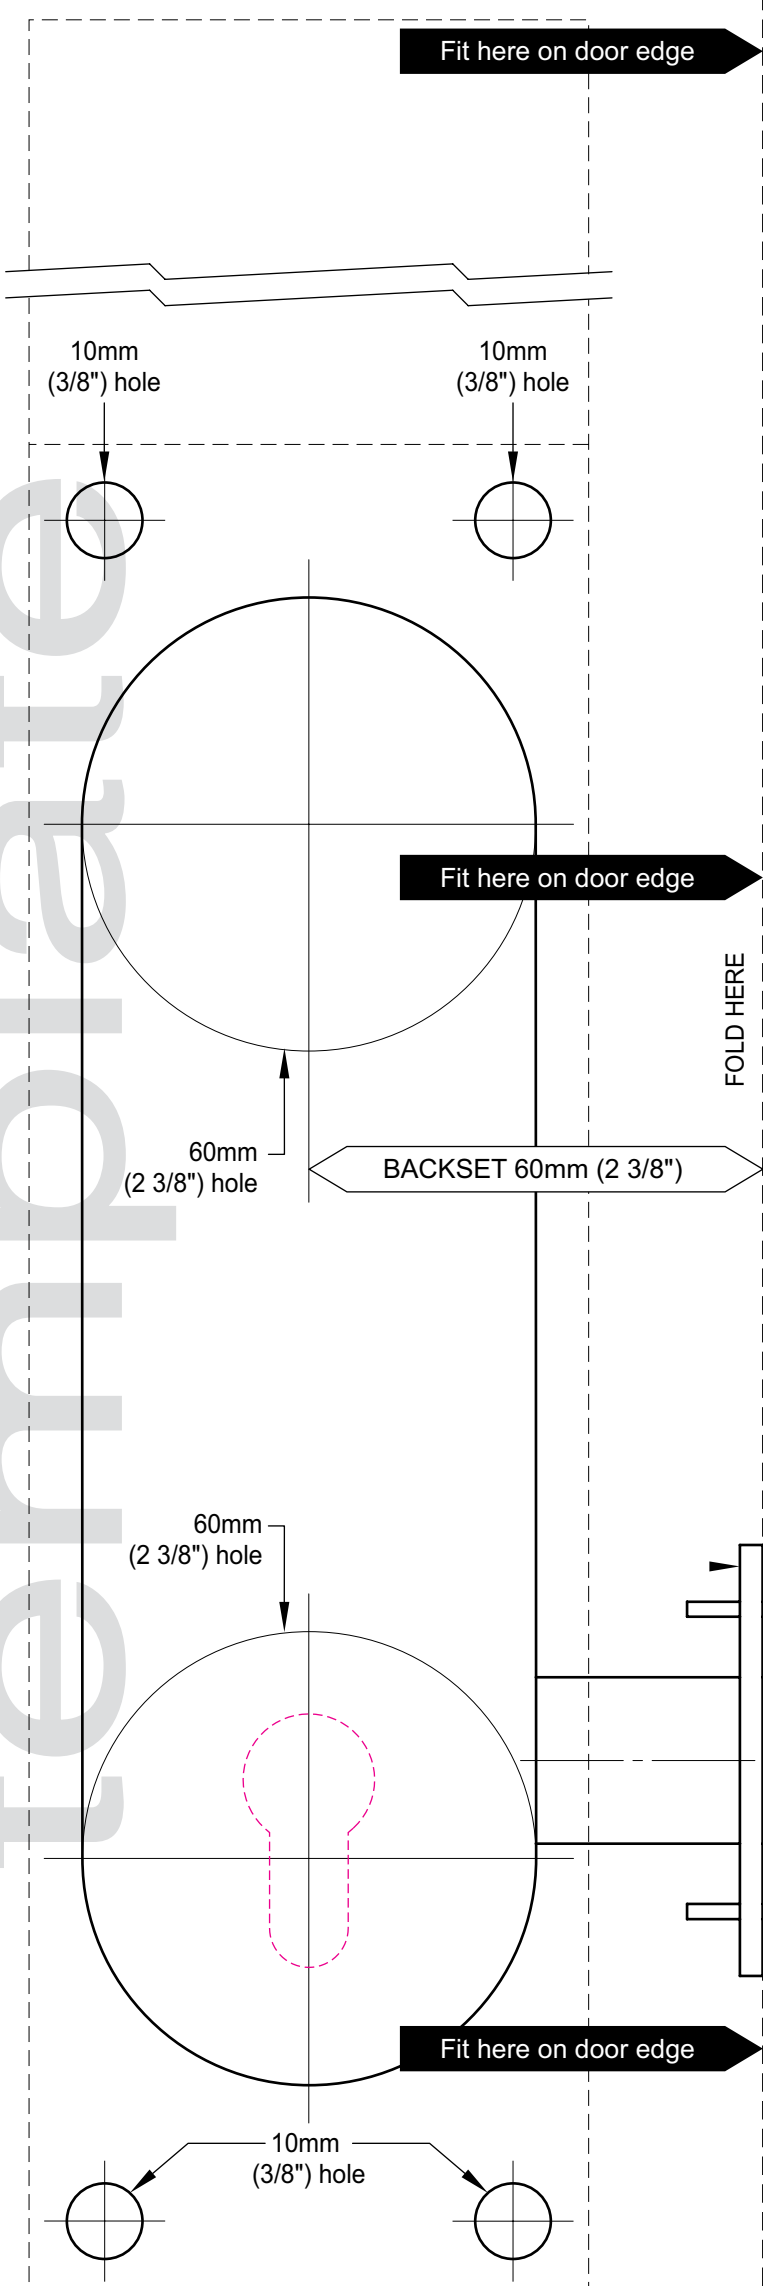

Installation template for Gainsborough Trilock Omni Single Pull Handle
Suits 35mm to 45mm door thicknesses

Important Note
Make sure you follow the step by step instructions carefully

3 IN 1 FUNCTION
TRILOCK™
DEADBOLT | LOCKSET | PASSAGE SET
OMNI SERIES

Important Note
Make sure you follow the step by step instructions carefully

Installation template for Gainsborough Trilock Omni Single Pull Handle
Suits 35mm to 45mm door thicknesses